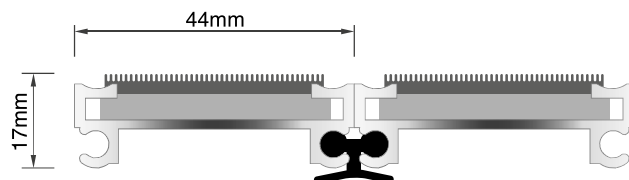

## Accessories:

T-Bar

10mm-25mm Framing

MW Ramp System

Image features new MW Maxim Anthracite insert