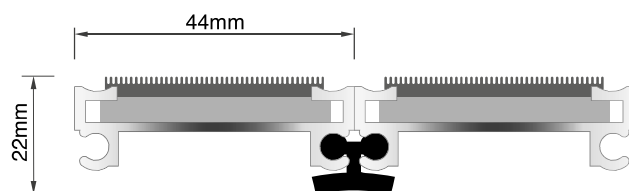

## Accessories:

T-Bar

10mm-25mm Framing

MW Ramp System

Image features new MW Maxim Anthracite insert