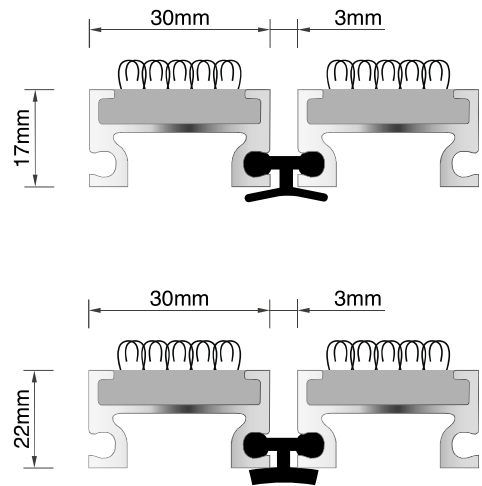

Natural

Accessories:

T-Bar

10mm-25mm Framing

MW Ramp System

Mat.Works provides a survey and installation service on all Frameworks projects.

FRAMEWORKS 17OP & 22OP

Description:

Wide variety of wiper strips to suit almost any application with 16 different colourways.

The extruded aluminium profiles are assembled using PVC hinges which incorporates an integral damper strip. PVC hinges enable easier on site shaping.